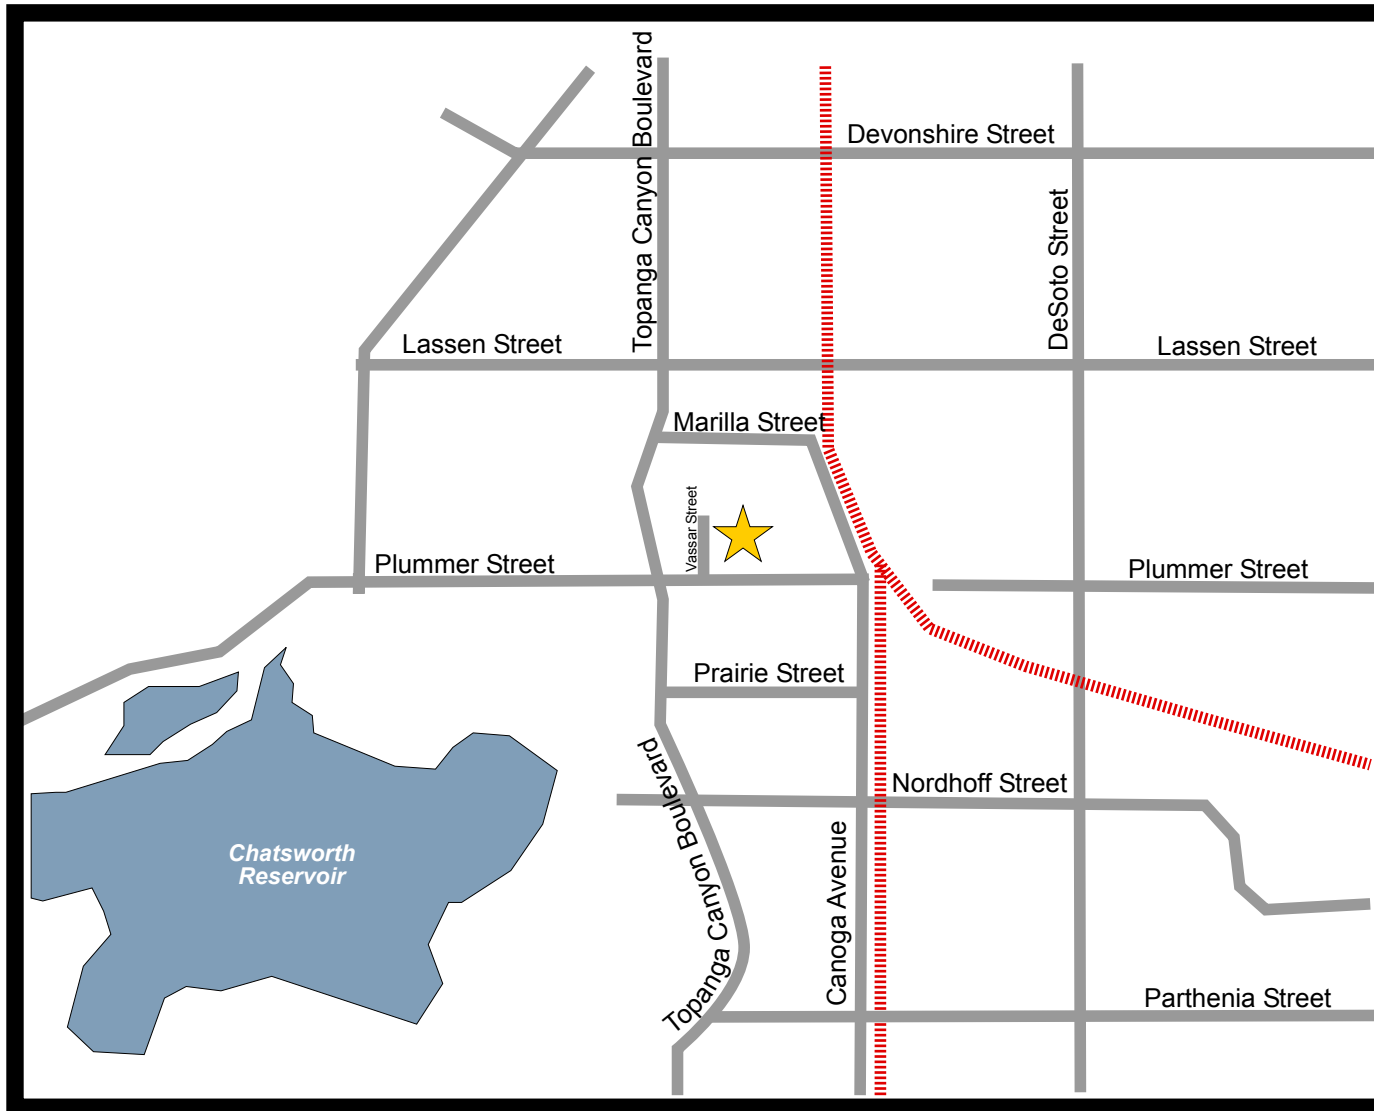

BREENEGRAPHICS

9510 Vassar Avenue
Chatsworth, CA 91311
Phone: 818-885-7900
FAX: 818-885-7979
email: info@breenegraphics.com
Web: www.breenegraphics.com
M-F : 9:00am to 5:00pm

From Northwest:

Take your best route to the 118 East
Take the 118 East to Topanga Canyon Boulevard
Exit Topanga Canyon Boulevard
South on Topanga Canyon Boulevard to Plummer
Left on Plummer to Vassar
Left on Vassar
We are on the right at 9510 Vassar

From Northeast:

Take your best route to the 5 South
Exit the 5 South to the 118 West
Take the 118 West to Topanga Canyon Boulevard
Exit Topanga Canyon Boulevard
South on Topanga Canyon Boulevard to Plummer
Left on Plummer to Vassar
Left on Vassar
We are on the right at 9510 Vassar

From The Coast:

Take your best route to the 405 North
Take the 405 North to the 101 North
Take the 101 North to Topanga Canyon Boulevard
Exit Topanga Canyon Boulevard
North on Topanga Canyon Boulevard to Plummer
Right on Plummer to Vassar
Left on Vassar
We are on the right at 9510 Vassar

From Downtown Los Angeles:

Take your best route to the 101 North
Take the 101 North to Topanga Canyon Boulevard
Exit Topanga Canyon Boulevard
North on Topanga Canyon Boulevard to Plummer
Right on Plummer to Vassar
Left on Vassar
We are on the right at 9510 Vassar

From the East:

Take your best route to the 210 West
Exit the 210 West to the 118 West
Take the 118 West to Topanga Canyon Boulevard
Exit Topanga Canyon Boulevard
South on Topanga Canyon Boulevard to Plummer
Left on Plummer to Vassar
Left on Vassar
We are on the right at 9510 Vassar